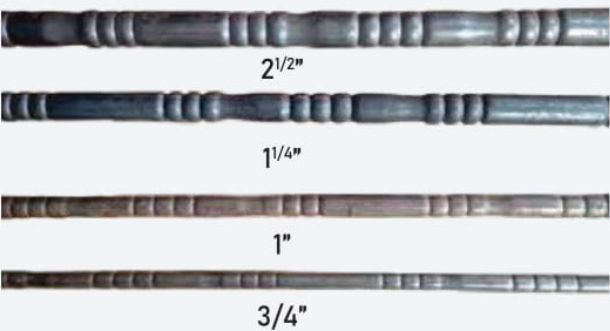

DS 10 -B

1*6 FEET DECOR SHEET

DS 11 -D

DS 12 -D

DS 13 -D

DS 14 -D

CURTAIN PIPES 20ft

DECORATED FLAT

Available in 2", 1", 3/4"

SUGARCANE PIPES 10FT

2 1/2"

1 1/4"

1"

3/4"

MILLIPED PIPE 10FT

2 1/2"

1 1/4"

1"

3/4"

HAMMERED BARS

Available in 20ft/ 10ft. 10mm, 12mm, 10mm

HAMMERED TUBE

Available in (20, 25)mm Square 50mm x 25mm

PVC