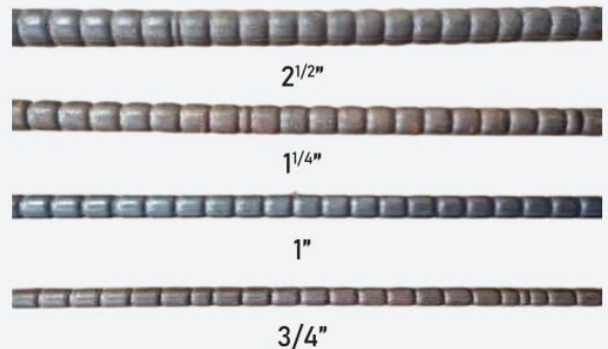

Available in 2", 1", 3/4"

SUGARCANE PIPES 10FT

2 1/2"

1 1/4"

1"

3/4"

MILLIPED PIPE 10FT

2 1/2"

1 1/4"

1"

3/4"

HAMMERED BARS

Available in 20ft/ 10ft. 10mm, 12mm, 10mm

HAMMERED TUBE

Available in (20, 25)mm Square 50mm x 25mm

PVC